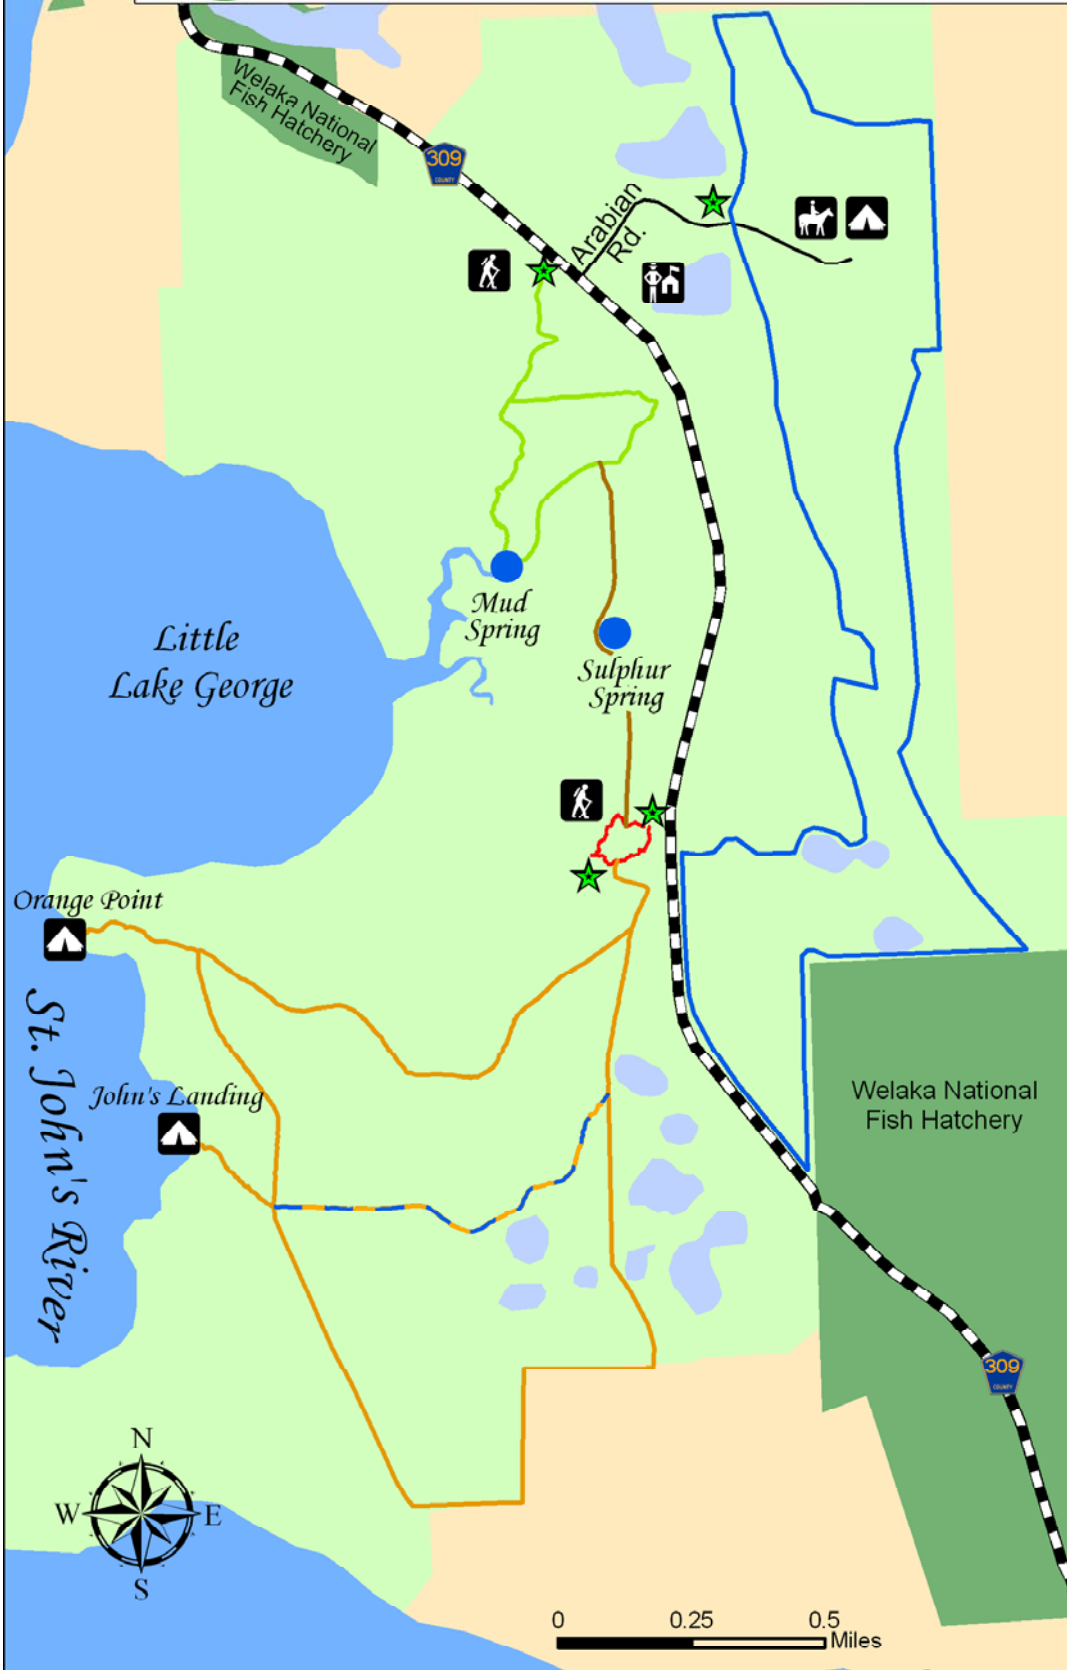

Welaka State Forest

Putnam County

Legend

- State Forest Office
- Primitive Camping
- Equestrian
- Hiking
- Trailhead
- Mud Spring Trail
- Sandhill Horse Trail
- John's Landing Shortcut Trail
- Forest Education Trail
- John's Landing Trail
- Connecting Trail
- Welaka State Forest
- Lakes, Rivers

Map Date: 08/07, srl

DISCLAIMER
This map is the product of the Florida Division of Forestry. No warranties are provided for data therein, its use, or its interpretation.